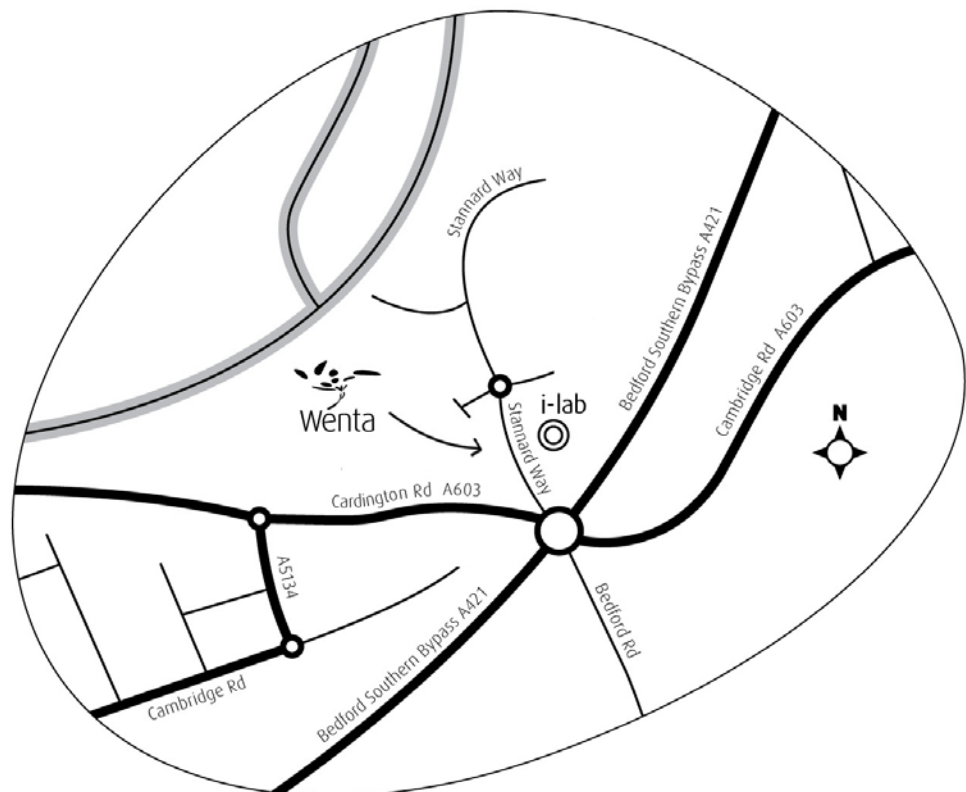

### Directions

#### From the M1:

- Exit the M1 at Junction 13, signposted Bedford
- Take the second exit at the roundabout, signposted A421
- At the next roundabout take the second exit onto the A421 New Bedford bypass
- Continue straight for approx 15 minutes
- At the Priory Business Park roundabout take the second exit labelled Stannard Way
- Take the first right into the i-lab car park

#### From the town centre:

- From the high street continue straight towards the bridge over the river
- At the roundabout take the first exit onto Rope Walk
- At the next roundabout take the third exit onto Cardington Road
- At the Tesco roundabout take the third exit continuing on to Cardington Road
- Continue straight and cross over the mini roundabout
- At the next roundabout take the first exit
- At the large roundabout take the first exit signposted Stannard Way
- Take the first right into the i-lab car park