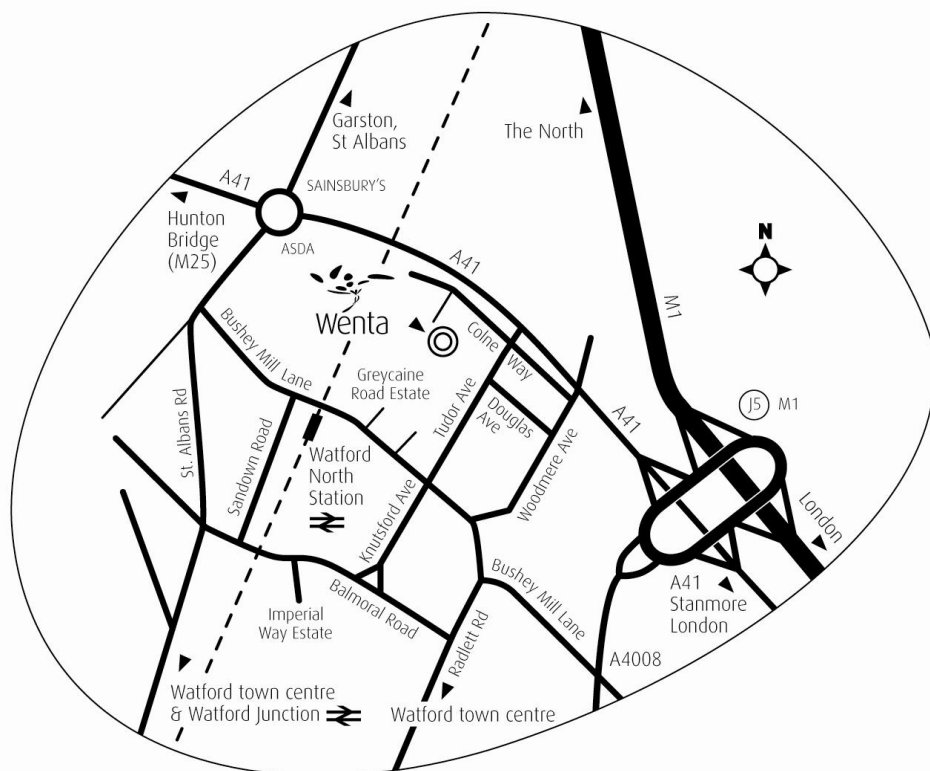

### Directions from M1 – Junction 5

- Take A41 North (Watford/Aylesbury)
- Drive through traffic lights at Woodmere Avenue junction
- Turn next left into Tudor Avenue and immediately right into Colne Way

Please take note of the above directions as many Sat Navs will not recognise our site and will direct you to the residential area behind our site.

### Car Parking

- Park in Colne Way – adjacent to the Business Centre and follow the signs to The Wenta Business Centre

Please report to reception on arrival.