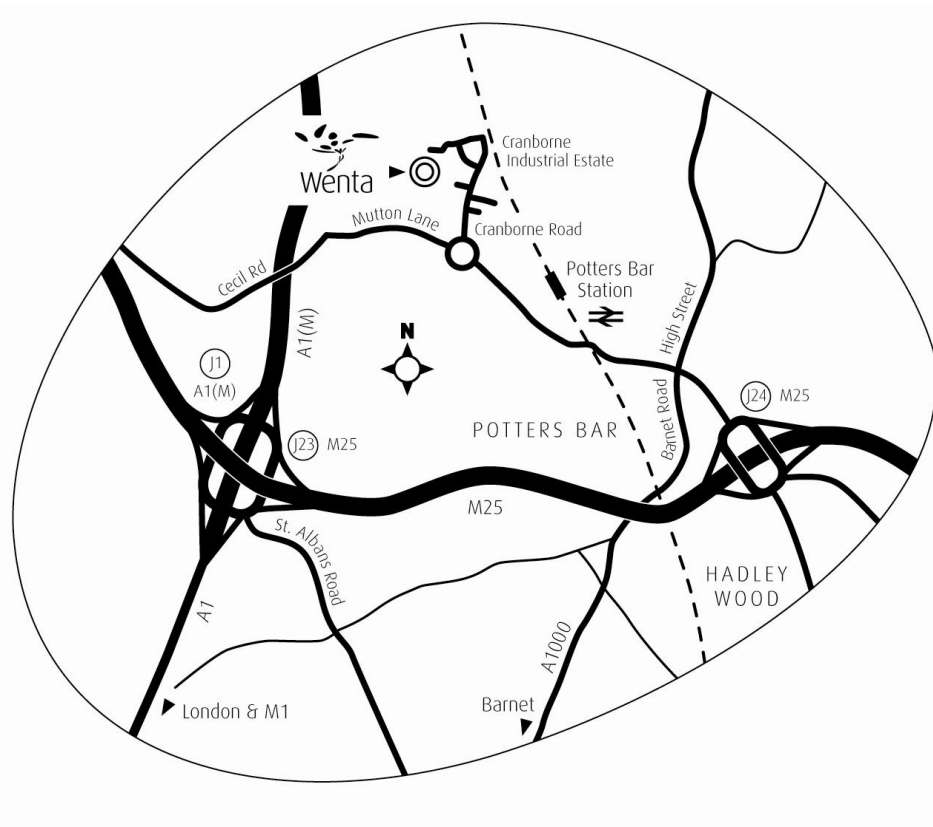

### Directions from M25 - Junction 24

- Take the turning for Potters Bar (A111 – Southgate Road)
- Proceed along Southgate Road until you reach a crossroads with the High Street
- Go straight over the crossroads into Mutton Lane
- Continue along Mutton Lane until you reach a mini roundabout
- At the mini roundabout turn right into Cranborne Road
- Continue along Cranborne Road onto the Cranborne Industrial Estate
- On the Industrial Estate turn left and then left again to the Enterprise Centre
- For map details please see below

### Car Parking

- Park in the Visitors Car Parking Area by the Reception